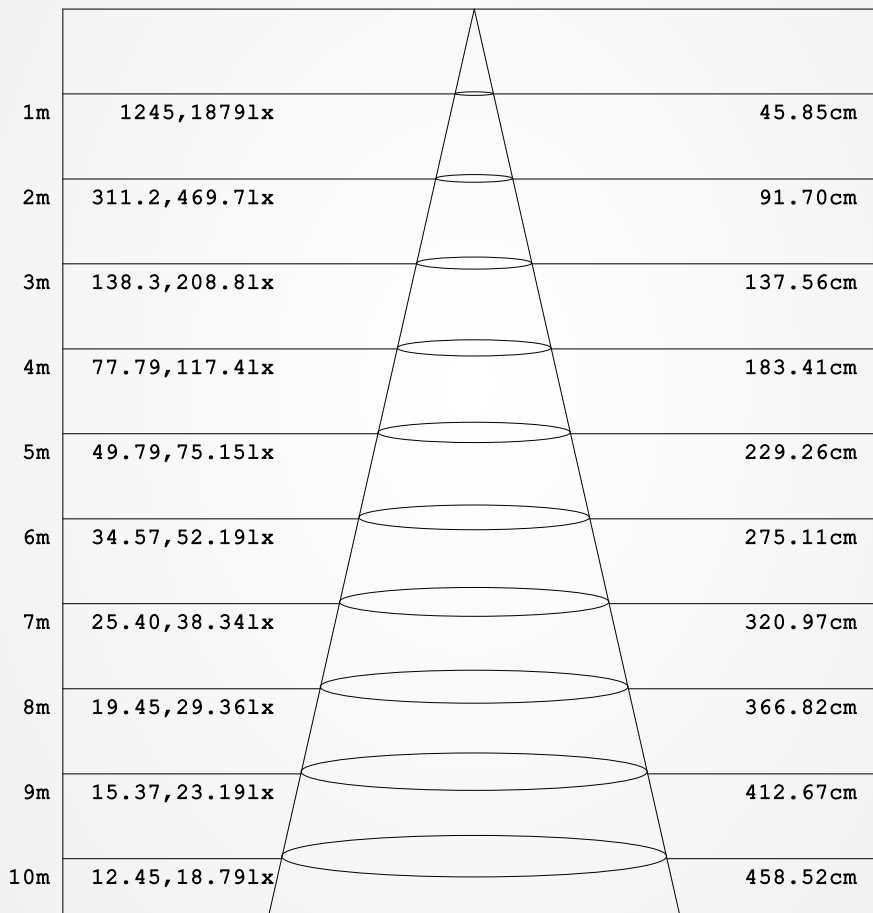

7W

AAI FIGURE

NAME: LED DOWNLIGHT	TYPE: COB	WEIGHT:
SPEC.: COB67-3CCT 7W	DIM.:	SERIAL No.:
MFR.: NEXLEDS	SUR.: 22	Shielding Angle:

Flux out: 208.4 lm

Height   Eavg, Emax   Angle: 25.83deg   Diameter

Note: The Curves indicate the illuminated area and the average illumination when the luminaire is at different distance.

C Range: 0 - 360DEG
C Interval: 15.0DEG
Test Speed: MEDIUM
Temperature: 28DEG
Operators: JACK
Test Date: 2021-07-14

γ Range: 0 - 180DEG
γ Interval: 0.5DEG
Test System: EVERFINE GO-2000B_V1 SYSTEM V2.0.407.13
Humidity: 63.0%
Test Distance: 11.565m [K=1.0000]
Remarks:

JOIN US ON OUR
FACEBOOK PAGE +

NEXTLITE PRODUCTS