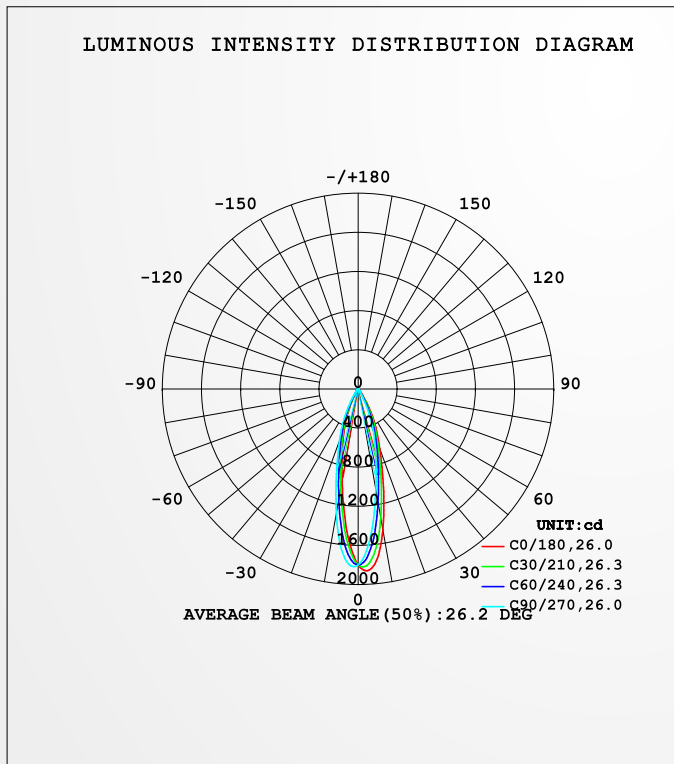

## specification

PRODUCT NAME :	LED DOWNLIGHT
MODEL NO. :	COB67-3CCT 7W/12W
SPECIFICATION :	AC220-240V, 50-60Hz ,7W/12W
WORKING TEMP :	-20-50(°C)
POWER FACTOR :	>0.6
CRI(RA) :	>80
COLOR :	White+Rose Gd/White+Black
LIGHT SOURCE :	COB Chip
LUMEN :	80LM/W
BEAM ANGLE :	24°
PRODUCT SIZE :	85*74mm / 108*84mm
CUT OUT :	65mm / 88mm
IP :	IP20
APPLICATION :	Home, Shop, hotel, etc
WARRANTY :	3 years
STANDARD :	CE

## LUMINAIRE PHOTOMETRIC TEST REPORT

NAME: LED DOWNLIGHT	TYPE: COB	WEIGHT:
SPEC.: COB67-3CCT 7W	DIM.:	SERIAL No.:
MFR.: NEXLEDS	SUR.: 22	Shielding Angle:

DATA OF LAMP		PHOTOMETRIC DATA			
MODEL	COB67-3CCT 7W	Imax (cd)	1869	S/MH (C0/180)	0.36
NOMINAL POWER (W)	7	LOR (%)	100.0	S/MH (C90/270)	0.48
RATED VOLTAGE (V)	220	TOTAL FLUX (lm)	591.28	η UP, DN (C0-180)	2.0, 45.4
NOMINAL FLUX (lm)	591.282	CIE CLASS	DIRECT	η UP, DN (C180-360)	1.1, 51.5
LAMPS INSIDE	1	η up (%)	3.1	CIBSE SHR NOM	0.50
TEST VOLTAGE (V)	220	η down (%)	96.9	CIBSE SHR MAX	0.50