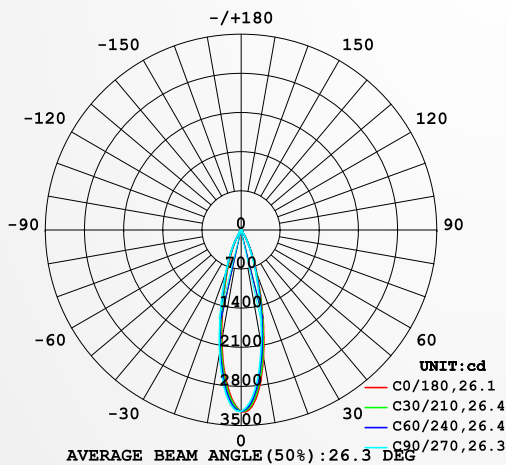

12W

LUMINAIRE PHOTOMETRIC TEST REPORT

NAME: LED DOWNLIGHT	TYPE: COB	WEIGHT:
SPEC.: COB67-3CCT 12W	DIM.:	SERIAL No.:
MFR.: NEXLEDS	SUR.: 41	Shielding Angle:

DATA OF LAMP		PHOTOMETRIC DATA			
MODEL	COB67-3CCT 12W	Imax (cd)	3253	S/MH (C0/180)	0.41
NOMINAL POWER (W)	12	LOR (%)	100.0	S/MH (C90/270)	0.45
RATED VOLTAGE (V)	220	TOTAL FLUX (lm)	969.29	η UP, DN (C0-180)	2.0, 46.9
NOMINAL FLUX (lm)	969.29	CIE CLASS	DIRECT	η UP, DN (C180-360)	1.1, 50.0
LAMPS INSIDE	1	η up (%)	3.1	CIBSE SHR NOM	0.00
TEST VOLTAGE (V)	220	η down (%)	96.9	CIBSE SHR MAX	1.00

LUMINOUS INTENSITY DISTRIBUTION DIAGRAM