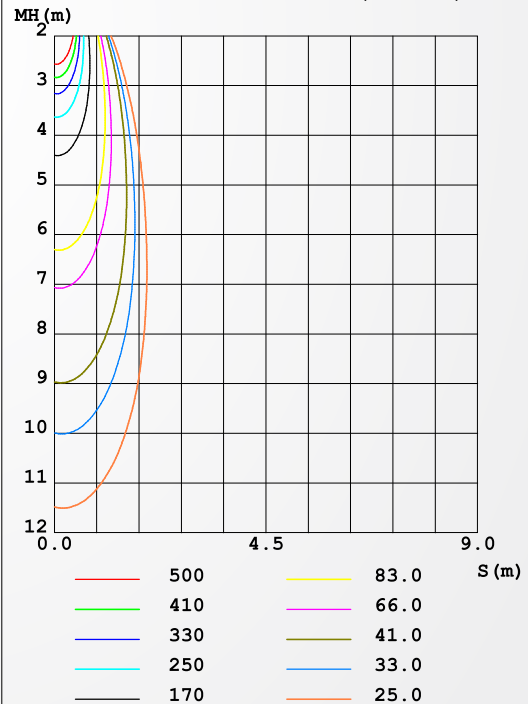

## LUMINAIRE PHOTOMETRIC TEST REPORT

NAME: LED DOWNLIGHT	TYPE: COB	WEIGHT:
SPEC.: COB67-3CCT 12W	DIM.:	SERIAL No.:
MFR.: NEXLEDS	SUR.: 41	Shielding Angle:

DATA OF LAMP		PHOTOMETRIC DATA			
MODEL	COB67-3CCT 12W	Imax (cd)	3253	S/MH (C0/180)	0.41
NOMINAL POWER (W)	12	LOR (%)	100.0	S/MH (C90/270)	0.45
RATED VOLTAGE (V)	220	TOTAL FLUX (lm)	969.29	η UP, DN (C0-180)	2.0, 46.9
NOMINAL FLUX (lm)	969.29	CIE CLASS	DIRECT	η UP, DN (C180-360)	1.1, 50.0
LAMPS INSIDE	1	η up (%)	3.1	CIBSE SHR NOM	0.00
TEST VOLTAGE (V)	220	η down (%)	96.9	CIBSE SHR MAX	1.00

LUMINOUS INTENSITY DISTRIBUTION DIAGRAM

C0 PLANE ISOLUX DIAGRAM (UNIT:lx)

C Range: 0 - 360DEG  
C Interval: 15.0DEG  
Test Speed: MEDIUM  
Temperature: 28DEG  
Operators: JACK  
Test Date: 2021-07-14

γ Range: 0 - 180DEG  
γ Interval: 0.5DEG  
Test System: EVERFINE GO-2000B\_V1 SYSTEM V2.0.407.13  
Humidity: 63.0%  
Test Distance: 11.565m [K=1.0000]  
Remarks: