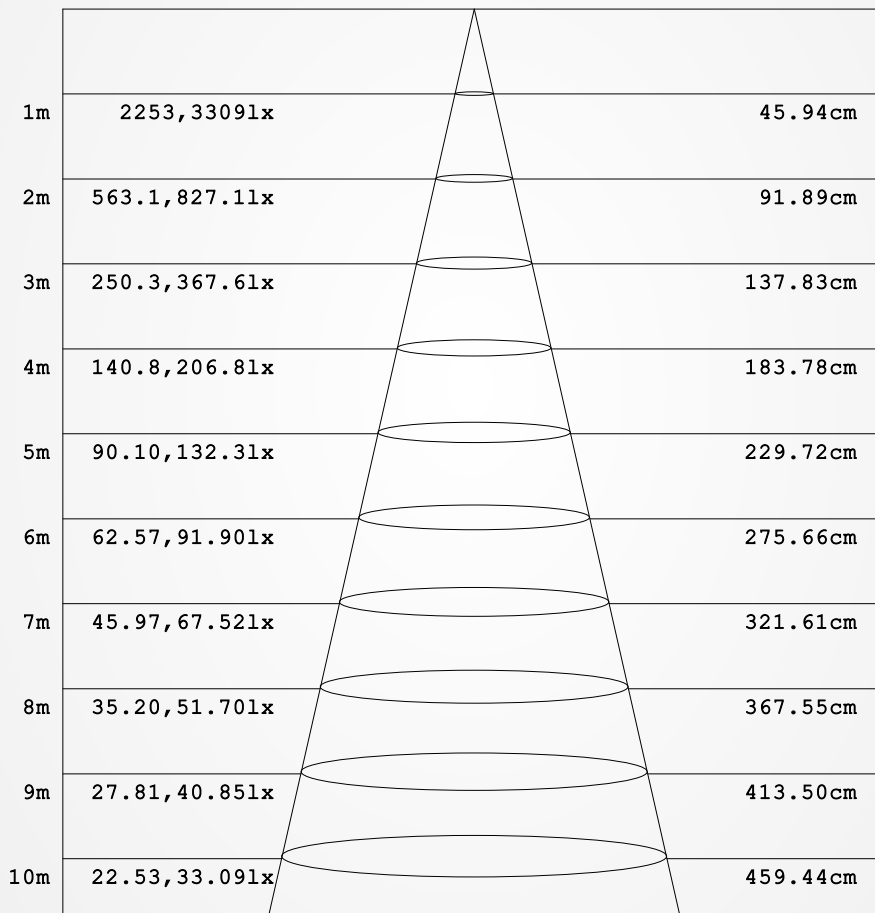

12W

AAI FIGURE

NAME: LED DOWNLIGHT	TYPE: COB	WEIGHT:
SPEC.: COB67-3CCT 12W	DIM.:	SERIAL No.:
MFR.: NEXLEDS	SUR.: 41	Shielding Angle:

Flux out: 377.2 lm

Height   Eavg, Emax   Angle: 25.88deg   Diameter

Note: The Curves indicate the illuminated area and the average illumination when the luminaire is at different distance.

C Range: 0 - 360DEG
C Interval: 15.0DEG
Test Speed: MEDIUM
Temperature: 28DEG
Operators: JACK
Test Date: 2021-07-14

γ Range: 0 - 180DEG
γ Interval: 0.5DEG
Test System: EVERFINE GO-2000B_V1 SYSTEM V2.0.407.13
Humidity: 63.0%
Test Distance: 11.565m [K=1.0000]
Remarks:

JOIN US ON OUR
FACEBOOK PAGE +

NEXTLITE PRODUCTS