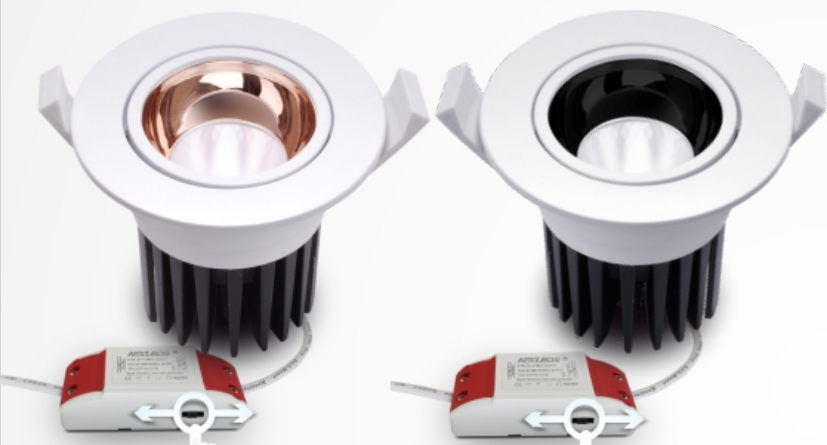

**3 YEARS**  
WARRANTY

**3 CCT**  
**CHANGEABLE**

Flip driver switch to change 3CCT

6500K 4000K 3000K

Video

**COB67-3CCT**  
**COB DOWNLIGHT**

**7W**

**12W**

## specification

PRODUCT NAME :	LED DOWNLIGHT
MODEL NO. :	COB67-3CCT 7W/12W
SPECIFICATION :	AC220-240V, 50-60Hz ,7W/12W
WORKING TEMP :	-20-50(°C)
POWER FACTOR :	>0.6
CRI(RA) :	>80
COLOR :	White+Rose Gd/White+Black
LIGHT SOURCE :	COB Chip
LUMEN :	80LM/W
BEAM ANGLE :	24°
PRODUCT SIZE :	85*74mm / 108*84mm
CUT OUT :	65mm / 88mm
IP :	IP20
APPLICATION :	Home, Shop, hotel, etc
WARRANTY :	3 years
STANDARD :	CE

## LUMINAIRE PHOTOMETRIC TEST REPORT

NAME: LED DOWNLIGHT	TYPE: COB	WEIGHT:
SPEC.: COB67-3CCT 7W	DIM.:	SERIAL No.:
MFR.: NEXLEDS	SUR.: 22	Shielding Angle:

DATA OF LAMP		PHOTOMETRIC DATA			
MODEL	COB67-3CCT 7W	Imax (cd)	1869	S/MH (C0/180)	0.36
NOMINAL POWER (W)	7	LOR (%)	100.0	S/MH (C90/270)	0.48
RATED VOLTAGE (V)	220	TOTAL FLUX (lm)	591.28	η UP, DN (C0-180)	2.0, 45.4
NOMINAL FLUX (lm)	591.282	CIE CLASS	DIRECT	η UP, DN (C180-360)	1.1, 51.5
LAMPS INSIDE	1	η up (%)	3.1	CIBSE SHR NOM	0.50
TEST VOLTAGE (V)	220	η down (%)	96.9	CIBSE SHR MAX	0.50