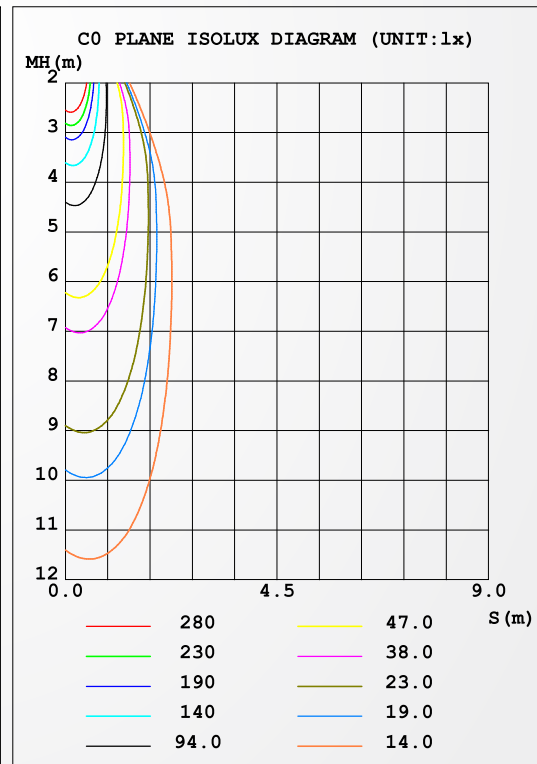

## specification

PRODUCT NAME :	LED DOWNLIGHT
MODEL NO. :	COB67-3CCT 7W/12W
SPECIFICATION :	AC220-240V, 50-60Hz ,7W/12W
WORKING TEMP :	-20-50(°C)
POWER FACTOR :	>0.6
CRI(RA) :	>80
COLOR :	White+Rose Gd/White+Black
LIGHT SOURCE :	COB Chip
LUMEN :	80LM/W
BEAM ANGLE :	24°
PRODUCT SIZE :	85*74mm / 108*84mm
CUT OUT :	65mm / 88mm
IP :	IP20
APPLICATION :	Home, Shop, hotel, etc
WARRANTY :	3 years
STANDARD :	CE

**Color Temperature:**

**6500-4000K-3000K (3CCT) Changeable**

## LUMINAIRE PHOTOMETRIC TEST REPORT

NAME: LED DOWNLIGHT	TYPE: COB	WEIGHT:
SPEC.: COB67-3CCT 7W	DIM.:	SERIAL No.:
MFR.: NEXLEDS	SUR.: 22	Shielding Angle:

DATA OF LAMP		PHOTOMETRIC DATA			
MODEL	COB67-3CCT 7W	Imax (cd)	1869	S/MH (C0/180)	0.36
NOMINAL POWER (W)	7	LOR (%)	100.0	S/MH (C90/270)	0.48
RATED VOLTAGE (V)	220	TOTAL FLUX (lm)	591.28	η UP, DN (C0-180)	2.0, 45.4
NOMINAL FLUX (lm)	591.282	CIE CLASS	DIRECT	η UP, DN (C180-360)	1.1, 51.5
LAMPS INSIDE	1	η up (%)	3.1	CIBSE SHR NOM	0.50
TEST VOLTAGE (V)	220	η down (%)	96.9	CIBSE SHR MAX	0.50